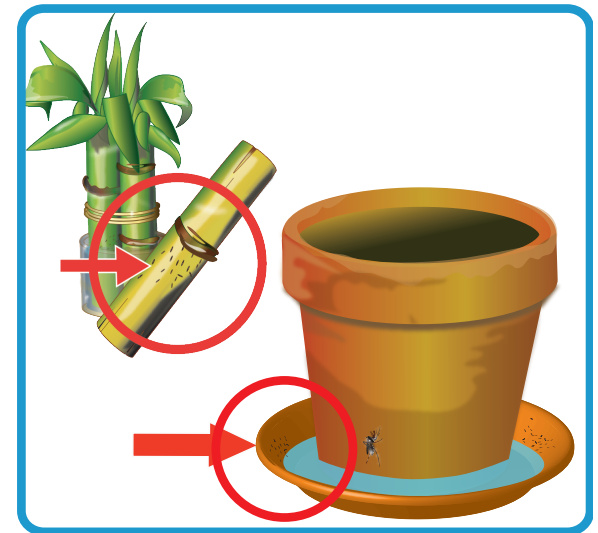

# Asian Tiger Mosquito

Asian tiger mosquito life cycle

Bite in the daytime

Lay tiny eggs in containers

Dump out all water and turn over containers

Remove things that hold water

714-971-2421

Call for information