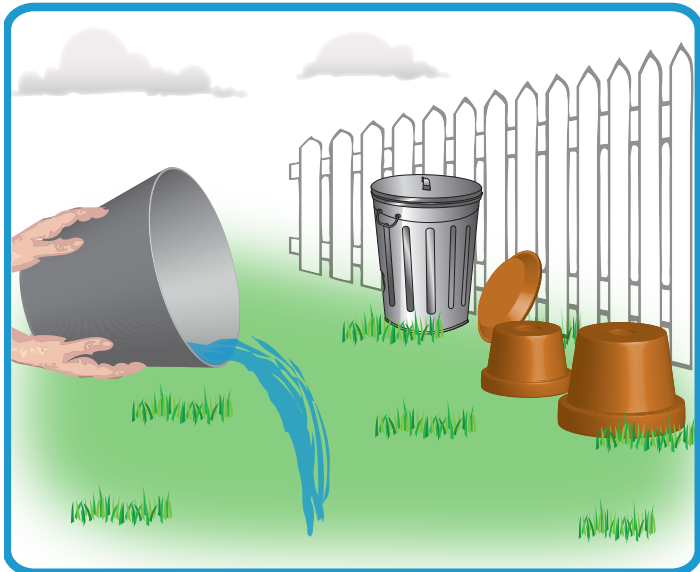

# Asian Tiger Mosquito

Asian tiger mosquito life cycle

Bite in the daytime

Lay tiny eggs in containers

Dump out all water and turn over containers

Remove things that hold water

714-971-2421

Call for information